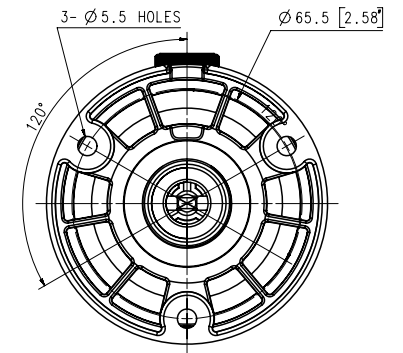

Mechanical

Color / Material	Dark grey / Aluminum
Product Dimensions / Weight	Ø70.0x246.0mm(Ø4.33x3.39"), 680g(1.50 lb)

DORI

Detect (25PPM/ 8PPF)	62.0m(203.39ft)
Observe (63PPM/ 19PPF)	24.8m(81.36ft)
Recognize (125PPM/ 38PPF)	12.4m(40.68ft)
Identify (250PPM/ 76PPF)	6.2m(20.34ft)

Appearance
 Unit : mm [inch]