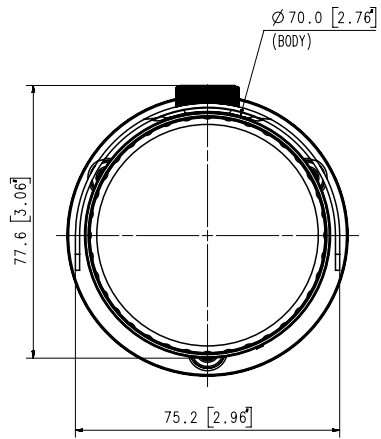

Mechanical

Color / Material	Dark grey / Aluminum
Product Dimensions / Weight	Ø70.0x246.0mm(Ø4.33x3.39"), 680g(1.50 lb)

DORI

Detect (25PPM/ 8PPF)	62.0m(203.39ft)
Observe (63PPM/ 19PPF)	24.8m(81.36ft)
Recognize (125PPM/ 38PPF)	12.4m(40.68ft)
Identify (250PPM/ 76PPF)	6.2m(20.34ft)

Appearance
 Unit : mm [inch]